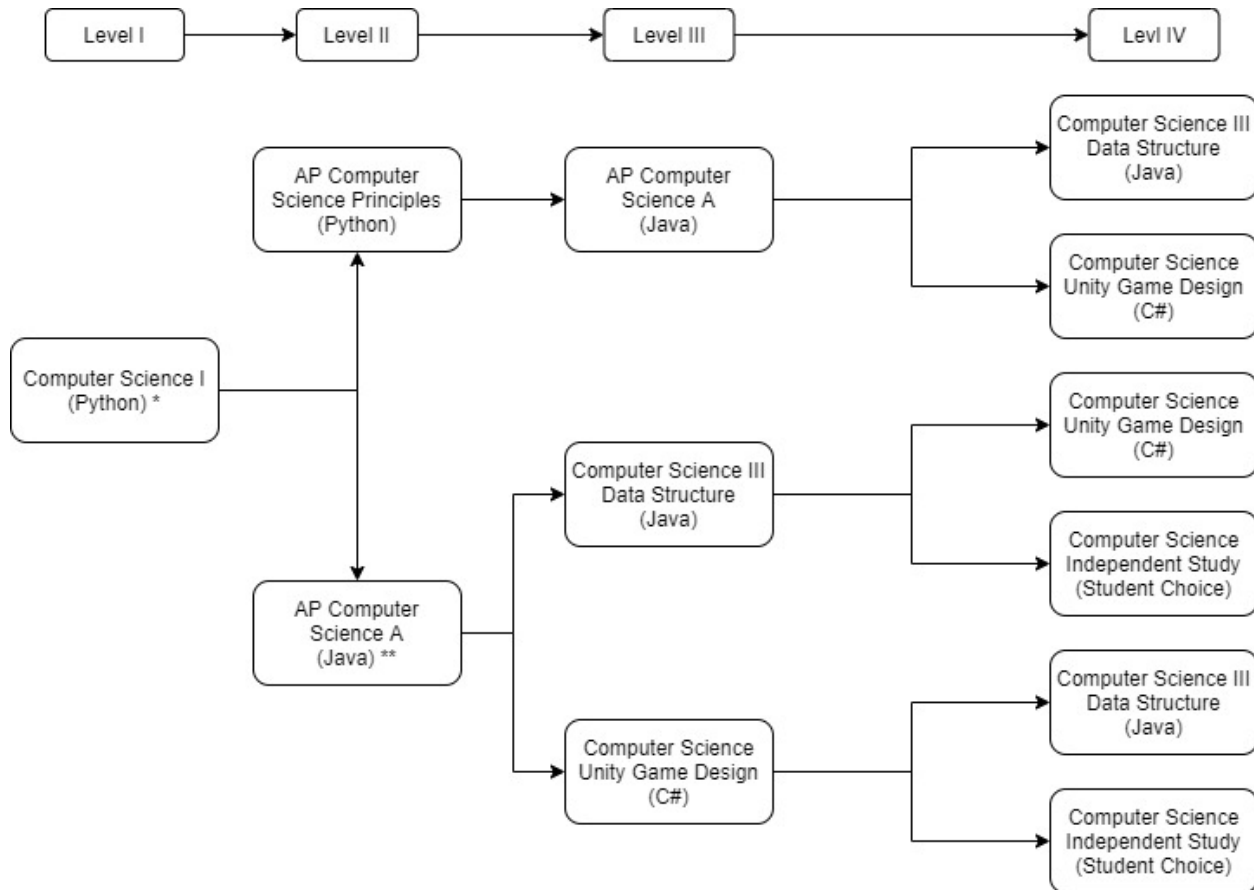

Computer Science Course Mapping

Starting Course: Computer Science I

*All Level I CS Courses have a prerequisite of Algebra I.

**Students wanting to take AP Computer Science A at Level II after taking Computer Science I should speak with their Computer Science I teacher before making this selection.

***Once a student has taken AP Computer Science A, they should not be allowed to take AP Computer Science Principles or Computer Science I

Computer Science Course Mapping

Starting Course: AP Computer Science Principles